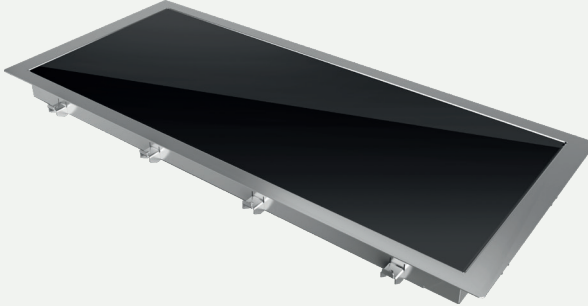

TEMPERED
GLASS /
TEMPERLİ
CAM YÜZEY
ISITMA

Code / Kod

Capacity / Kapasite

10411111

1 GN

10421111

2 GN

10431111

3 GN

10441111

4 GN

10451111

5 GN

10461111

6 GN