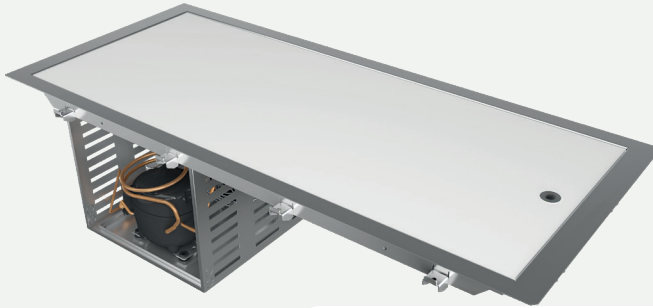

COLD SURFACE
(QUARTZ)/
YÜZEY SOĞUTMA
(TAŞ)

Code / Kod

11112111

11122111

11132111

11142111

11152111

11162111

Capacity / Kapasite

1 GN

2 GN

3 GN

4 GN

5 GN

6 GN