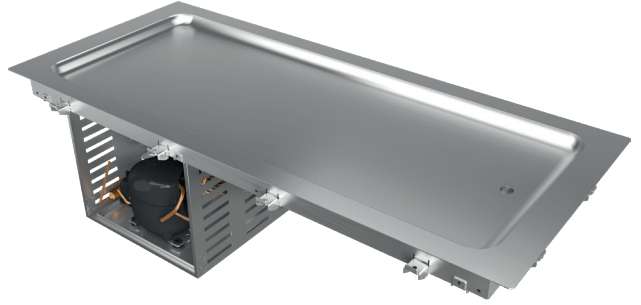

COLD SURFACE
(STAINLESS STEEL)/
YÜZEY SOĞUTMA
(PASLANMAZ ÇELİK)

Code / Kod

11212111

11222111

11232111

11242111

11252111

11262111

Capacity / Kapasite

1 GN

2 GN

3 GN

4 GN

5 GN

6 GN