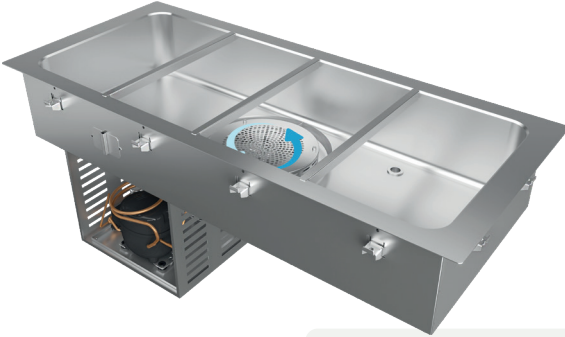

COLD WELL, DYNAMIC / DİNAMİK HAVUZ SOĞUTMA

Code / Kod

Capacity / Kapasite

10812111

10822111

10832111

10842111

10852111

10862111

1 GN

2 GN

3 GN

4 GN

5 GN

6 GN