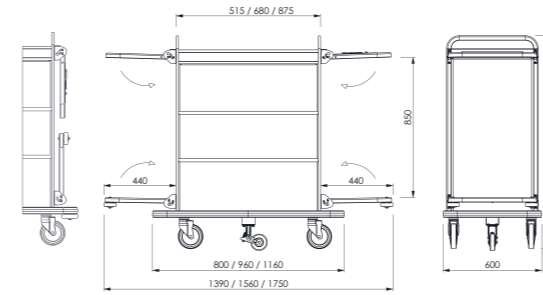

EFS 2S – EFS 2M – EFS 2L

Boyut Size	Kod Code	Ölçüler Dimensions	Ağırlık Weight	Kapasite (Oda) Capacity (Room)	Raf Yükleme Kapasitesi Shelf Loading Capacity	Kolların Yükleme Kapasitesi Foldable Arm Loading Capacity
MINI	EFS 2S	800/1390x600x1290 mm	48 kg	8-12	40 kg. max	20 kg. max
MIDI	EFS 2M	960/1560x600x1290 mm	55 kg	12-15	45 kg. max	20 kg. max
MAXI	EFS 2L	1160/1750x600x1290 mm	60 kg	15-18	50 kg. max	20 kg. max