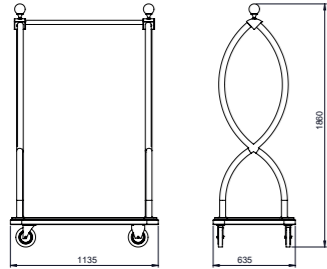

- Dimensions : 1135x635x1860 mm
- Capacity : 5-6 large size, 10-12 small size luggage, Wheel Ø200mm, Barrier Ø32mm, Hanger Ø25mm, Carrying tubular construction Ø45mm
- Produced either in solid brass or stainless steel.
- Surrounded with a plastic protective bumper.
- Dismantling lateral bars at two sides for higher carrying capacity
- Welded lateral bars at two sides
- There is a hanger rod for hanging small bags
- 2 rotating and 2 fixed wheels.
- Strengthened base with MDF construction on steel frame
- Weight : 53 kg

- Dimensions : 1135x635x1860 mm
- Capacity : 5-6 large size, 10-12 small size luggage, Wheel Ø200mm, Barrier Ø32mm, Hanger Ø32mm, Carrying tubular construction Ø45mm
- Produced either in solid brass or stainless steel.
- Surrounded with a plastic protective bumper.
- Welded lateral bars at two sides for higher carrying capacity
- Complete dismantling tubular frame including the hanger
- There is a hanger rod for hanging small bags
- 2 rotating and 2 fixed wheels. Metal part of wheel is chrome plated or polished chrome plated solid brass. It may be stainless steel as an option.
- Wheel features are listed in the chart.
- Strengthened base with MDF construction on steel frame
- Weight : 52 kg