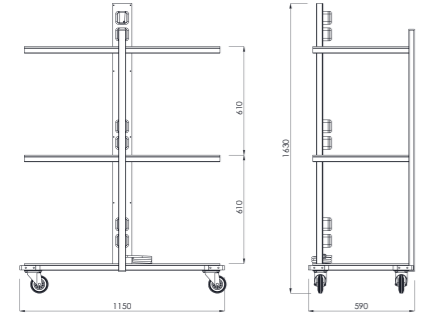

OSA 312

- Dış Ölçüler : 1000x1000x760 mm
- Üst tabla MDF ve PVC kenar bantlı, karkas DKP üzeri ESB boya
- Ağırlık : 22 kg
- Dimensions : 1000x1000x760 mm
- MDF laminated top with PVC edge epoxy powder coated steel frame
- Weight : 22 kg