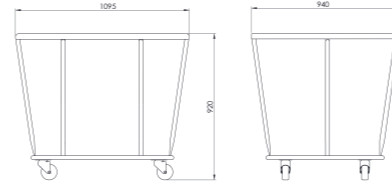

PTA 131

- Dış Ölçüler :870x730x790 mm
- Karkas malzemesi DKP+ESB boya
- Polyester gövde
- Boşaltma tapalı
- İki sabit, ikisi döner tekerlekli
- 280 lt. kapasiteli
- Dimensions : 870x730x790 mm
- Epoxy powder coated steel frame
- Polyester body
- Drainage valve
- 2x fixed and 2x rotating wheels
- 280 lt. capacity