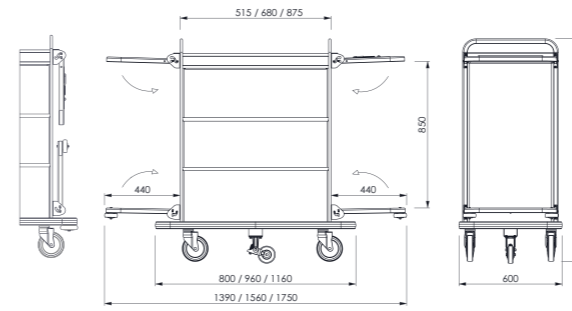

TRY 2S – TRY 2M – TRY 2L

Boyut Size	Kod Code	Ölçüler Dimensions	Ağırlık Weight	Kapasite (Oda) Capacity (Room)	Raf Yükleme Kapasitesi Shelf Loading Capacity	Kolların Yükleme Kapasitesi Foldable Arm Loading Capacity
MINI	TRY 2S	800/1390x600x1290 mm	47 kg	8-12	40 kg. max	20 kg. max
MIDI	TRY 2M	960/1560x600x1290 mm	54 kg	12-15	45 kg. max	20 kg. max
MAXI	TRY 2L	1160/1750x600x1290 mm	59 kg	15-18	50 kg. max	20 kg. max