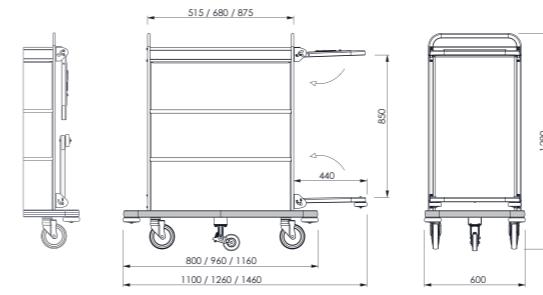

EFS 1S – EFS 1M – EFS 1L

Boyut Size	Kod Code	Ölçüler Dimensions	Ağırlık Weight	Kapasite (Oda) Capacity (Room)	Raf Yükleme Kapasitesi Shelf Loading Capacity	Kolların Yükleme Kapasitesi Foldable Arm Loading Capacity
MINI	EFS 1S	800/1100x600x1290 mm	43 kg	8-12	40 kg. max	20 kg. max
MIDI	EFS 1M	960/1290x600x1290 mm	50 kg	12-15	45 kg. max	20 kg. max
MAXI	EFS 1L	1160/1460x600x1290 mm	55 kg	15-18	50 kg. max	20 kg. max