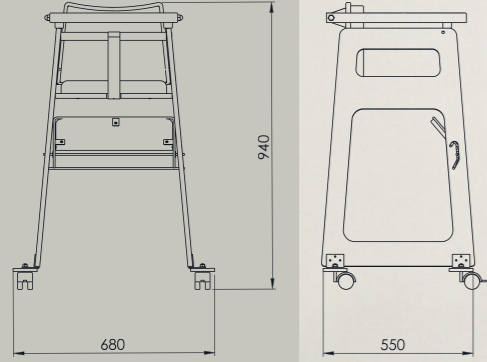

BEBEK MAMA SANDALYELERİ BABY HIGH CHAIRS