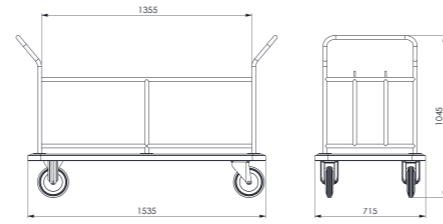

MATERIAL	WHEELS		LOADING CAPACITY
	PLASTIC / RUBBER	BALLOON	
STAINLESS STEEL	BTA 111- SK	BTA 111- SB	300 kg max.
SOLID BRASS	BTA 111- BK	BTA 111- BB	300 kg max.
EPOXY POWDER COATED	BTA 111- PK	BTA 111- PB	300 kg max.