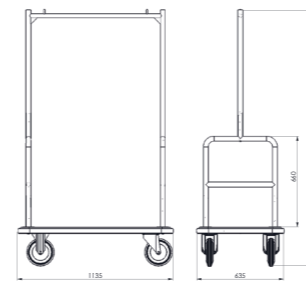

ELBİSE- BAVUL TAŞIMA ARABALARI

PEB 511

- Dış Ölçüler : 1135x635x1860 mm
- Kapasite : Büyük boy 5-6 Küçük boy 10-12 bavul, Tekerlek Ø200mm, Bariyer Ø32mm, Askı Ø32mm, Taşıyıcı boru konstrüksiyon Ø45mm
- Pirinç ve paslanmaz olarak üretilmektedir.
- Çepe çevre plastik tampon korumalıdır.
- Kaynaklı çift sıra yan bariyerler ile yüksek taşıma kapasitesi ve dayanıklılık sağlanmıştır.
- Askı kısmı dahil boru karkas tamamen demonte edilebilir.
- Küçük çantalar için askı mili vardır.
- İki sabit, iki döner tekerleklidir. Tekerlek metal aksamı Pirinç krom kaplı veya parlak krom kaplıdır. Ekstra olarak paslanmaz çelik aksam da yapılabilir.
- Şişme teker özellikleri çizelgede belirtilmiştir.
- Tabanda çelik karkas üzeri MDF konstrüksiyon ile ekstra güçlendirilmiştir.
- Ağırlık : 52 kg

- Dimensions : 1135x635x1860 mm
- Capacity : 5-6 large size, 10-12 small size luggage, Wheel Ø200mm, Barrier Ø32mm, Hanger Ø32mm, Carrying tubular construction Ø45mm
- Produced either in solid brass or stainless steel.
- Surrounded with a plastic protective bumper.
- Welded lateral bars at two sides for higher carrying capacity
- Complete dismantling tubular frame including the hanger
- There is a hanger rod for hanging small bags
- 2 rotating and 2 fixed wheels. Metal part of wheel is chrome plated or polished chrome plated solid brass. It may be stainless steel as an option.
- Wheel features are listed in the chart.
- Strengthened base with MDF construction on steel frame
- Weight : 52 kg

MATERIAL	WHEELS		LOADING CAPACITY
	PLASTIC / RUBBER	BALLOON	
STAINLESS STEEL	PEB 511- SK	PEB 511- SB	300 kg max.
SOLID BRASS	PEB 511- BK	PEB 511- BB	300 kg max.

Halı renkleri
Carpet colour

EBA 111