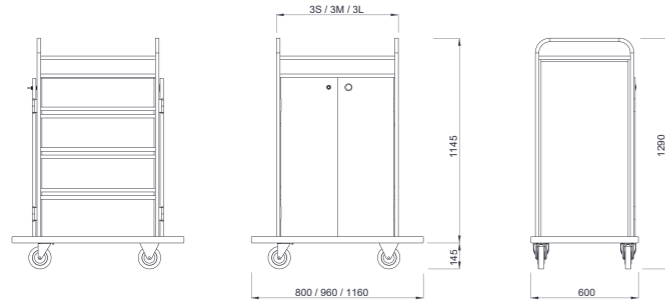

GKV 3S – GKV 3M – GKV 3L