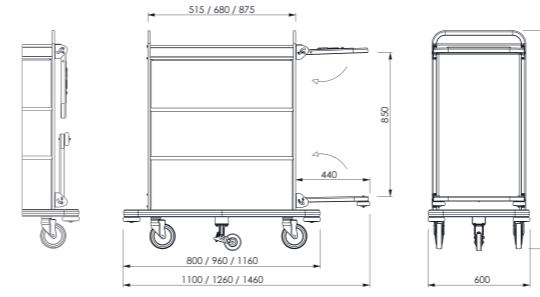

TRY 1S – TRY 1M – TRY 1L

Boyut Size	Kod Code	Ölçüler Dimensions	Ağırlık Weight	Kapasite (Oda) Capacity (Room)	Raf Yükleme Kapasitesi Shelf Loading Capacity	Kolların Yükleme Kapasitesi Foldable Arm Loading Capacity
MINI	TRY 1S	800/1100x600x1290 mm	42 kg	8-12	40 kg. max	20 kg. max
MIDI	TRY 1M	960/1260x600x1290 mm	49 kg	12-15	45 kg. max	20 kg. max
MAXI	TRY 1L	1160/1460x600x1290 mm	54 kg	15-18	50 kg. max	20 kg. max