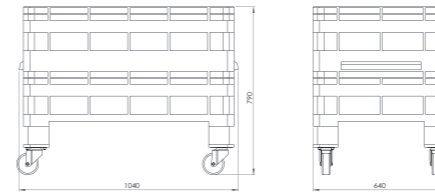

PTA 132

- Dış Ölçüler :1095x940x920 mm
- Karkas malzemesi DKP+ESB boya
- Polyester gövde
- Boşaltma tapalı
- İki sabit, ikisi döner tekerlekli
- 500 lt. kapasiteli
- Dimensions : 1095x940x920 mm
- Epoxy powder coated steel frame
- Polyester body
- Drainage valve
- 2x fixed and 2x rotating wheels
- 500 lt. capacity