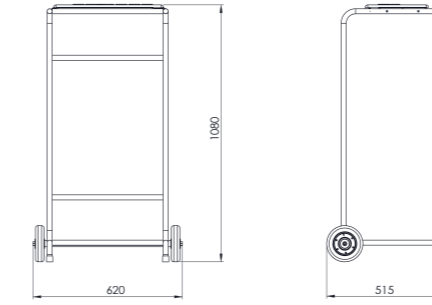

EMC 344

- Dış Ölçüler : 800x600x1290 mm
- Kaynaklı Ø21mm konstrüksiyon
- Klipsli polyester torba
- DKP+ESB boyalı veya paslanmaz çelik boru konstrüksiyonlu
- Plastik göbekli, kauçuk sırtlı dört döner tekerlek. Fren opsiyoneldir.
- Plastik tampon korumalıdır.
- Standart boru renkleri: metalik gri-krem-siyah. Renk siparişte belirtilmelidir.

- Dimensions : 800x600x1290 mm
- Ø21 mm welded construction
- Polyester bags with clips
- Epoxy powder coated steel or tubular stainless steel construction
- 4x rotating rubber wheels. Brakes are optional
- Plastic bumpers
- Standard tube colours: metallic grey-cream-black. Colour options must be specified when ordering.