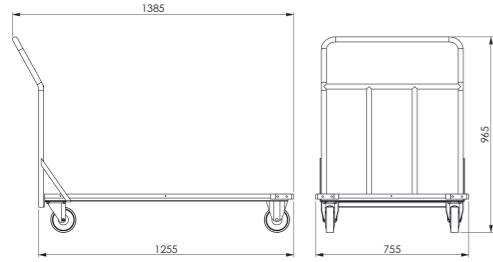

SANDIK TAŞIMA ARABALARI / PLATFORM TROLLEYS