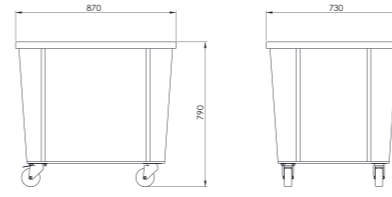

BTC 331

- Dış Ölçüler : 1000x600x1905 mm
- Karkas malzemesi DKP+ESB boya
- İki seyyar ara raflı
- Önü 2 adet kapaklı
- Plastik göbekli 4 döner tekerlekli
- Kılıflı
- Dimensions : 1000x600x1905 mm
- Epoxy powder coated steel frame
- 2 x adjustable middle shelves
- 2 x doors at front
- 4 x rotating wheels with plastic body
- With cover