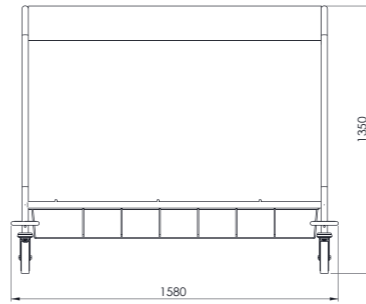

ORT 111

- Dış Ölçüler : 1280x585x1045 mm
- Karkas malzemesi DKP+ESB boya
- Ağırlık : 16 kg

- Dimensions : 1280x585x1045 mm
- Epoxy coated steel
- Weight : 16 kg
- For linen and tablecloth usage.