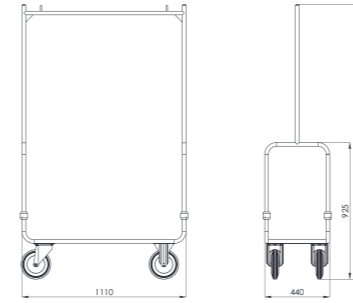

- Dimensions : 1135x635x1860 mm
- Capacity : 5-6 large size, 10-12 small size luggage, Wheel Ø200mm, Barrier Ø32mm, Hanger Ø32mm, Carrying tubular construction Ø45mm
- Produced either in solid brass or stainless steel.
- Surrounded with a plastic protective bumper.
- Welded lateral bars at two sides for higher carrying capacity
- Complete dismantling tubular frame including the hanger
- There is a hanger rod for hanging small bags
- 2 rotating and 2 fixed wheels. Metal part of wheel is chrome plated or polished chrome plated solid brass. It may be stainless steel as an option.
- Wheel features are listed in the chart.
- Strengthened base with MDF construction on steel frame
- Weight : 52 kg

Koyu Kırmızı
Dark Red

Siyah
Black

Kahverengi
Brown

EBA 111

- Dış Ölçüler : 1110x440x1860 mm
- Kapasite : 8-10 parça, Tekerlek Ø200mm, Askı Ø25mm, Taşıyıcı boru konstrüksiyon Ø25mm
- Paslanmaz çelik ve DKP+ESB boya olarak üretilmektedir.
- Üst boru konstrüksiyon demontedir.
- Askılık borusunda çanta, torba askısı için iki adet pim vardır.
- İki sabit, ikisi dönerli 4 tekerleklidir. Tekerlekler rulmanlı metal göbekli galvaniz dolgu kauçuktur.
- Tabanda güçlü boru ızgara sayesinde yüksek kapasitelidir.
- Ağırlık : 15 kg

- Dimensions : 1110x440x1860 mm
- Capacity : 8-10pcs., Wheel Ø200mm, Hanger Ø25mm, Carrying tubular construction Ø25mm
- Produced either in stainless steel or Epoxy Powder Coated steel
- Dismantling upper tubular construction
- There are two rods for hanging bags on tube.
- 2 fixed and 2 rotating wheels with ball bearing metal central parts and galvanized rubber surround
- Strengthened base with strong tubular grid bars
- Weight : 15 kg