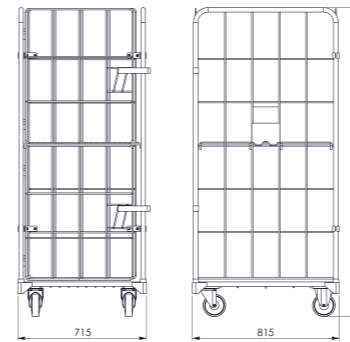

DYT 112

- Dış Ölçüler : 715x815x1715 mm
- Kolay istiflenebilir, az yer işgal eder.
- Çok yük taşır (500kg)
- Tamamen DKP+galvanize gövde veya DKP+ESB boyalıdır. (siparişte bildirilecek)
- Tamamen demontedir.
- Plastik gövdeli dört döner tekerleklidir. (Galvaniz istenirse siparişte belirtilmelidir)
- Yüksek manevra kabiliyeti
- Seyyar ara rafı, iki tarafı panel kaplıdır.

- Dimensions : 715x815x1715 mm
- Easily stackable. Saves space.
- Heavy load capacity (500kg)
- Complete Epoxy powder coated steel or galvanised body (must be stated while ordering)
- Totally dismantling for transportation
- 4 rotating wheels with plastic body.
- Galvanised wheel must be stated while ordering.
- High maneuverability .
- An adjustable middle shelf and two side panels