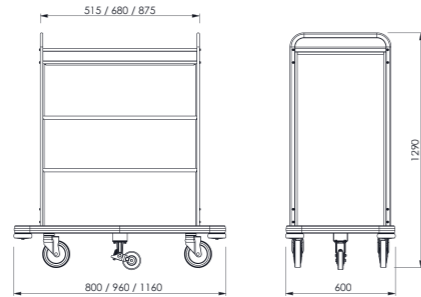

Opsiyonel / Optional

TRY 0S – TRY 0M TRY 0L

Boyut Size	Kod Code	Ölçüler Dimensions	Ağırlık Weight	Kapasite (Oda) Capacity (Room)	Raf Yükleme Kapasitesi Shelf Loading Capacity
MINI	TRY 0S	800x600x1290 mm	37 kg	8-12	40 kg. max
MIDI	TRY 0M	960x600x1290 mm	44 kg	12-15	45 kg. max
MAXI	TRY 0L	1160x600x1290 mm	49 kg	15-18	50 kg. max