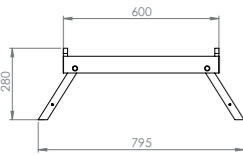

OSA 212

- Dış Ölçüler : 900x900x760 mm
- Üst tabla MDF ve PVC kenar bantlı, karkas DKP üzeri ESB boya
- Ağırlık : 20 kg
- Dimensions : 900x900x760 mm
- MDF laminated top with PVC edge epoxy powder coated steel frame
- Weight : 20 kg

OSA 312

- Dış Ölçüler : 1000x1000x760 mm
- Üst tabla MDF ve PVC kenar bantlı, karkas DKP üzeri ESB boya
- Ağırlık : 22 kg
- Dimensions : 1000x1000x760 mm
- MDF laminated top with PVC edge epoxy powder coated steel frame
- Weight : 22 kg

OST 611

- Dimensions: 1150x590x1630 mm
- Tablalar MDF ve PVC kenar bantlı, karkas DKP üzeri ESB boya
- Ağırlık : 32 kg
- Dimensions : 1150x590x1630 mm
- MDF laminated shelves with PVC edge & epoxy powder coated steel frame
- Weight : 32 kg

KATLANIR AHŞAP TEPSİ FOLDABLE WOODEN TRAY

TPS 120

- Dış Ölçüler : 795x425x280 mm
- MDF+PVC olarak üretilmektedir.
- Ağırlık : 3 kg
- Dimensions : 795x425x280 mm
- Produced in MDF+PVC.
- Weight : 3 kg

ISI DOLABI HOTBOX

OSD 111

- Dış Ölçüler : 370x390x480 mm
- Paslanmaz olarak üretilmektedir.
- Ağırlık : 12 kg
- Dimensions : 370x390x480 mm
- Produced in stainless steel.
- Weight : 12 kg

Yemeklerin konuk odalarına taşınması sırasında sıcak kalmasını sağlar.
2 x raf maksimum Ø31 tabak.
İç sıcaklık üzerindeki gösterge ile kontrol edilebilir.

Ensures the meals stay hot on the way to guest rooms.
2 x shelves for max. Ø31 plate.
The inside temperature can be checked with the digital.