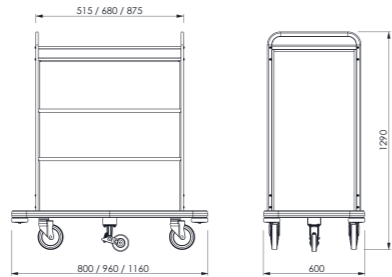

Customize your trolleys with various accessories.

Opsiyonel / Optional

EFS 0S – EFS 0M EFS 0L

Boyut Size	Kod Code	Ölçüler Dimensions	Ağırlık Weight	Kapasite (Oda) Capacity (Room)	Raf Yükleme Kapasitesi Shelf Loading Capacity
MINI	EFS 0S	800x600x1290 mm	38 kg	8-12	40 kg. max
MIDI	EFS 0M	960x600x1290 mm	45 kg	12-15	45 kg. max
MAXI	EFS 0L	1160x600x1290 mm	50 kg	15-18	50 kg. max