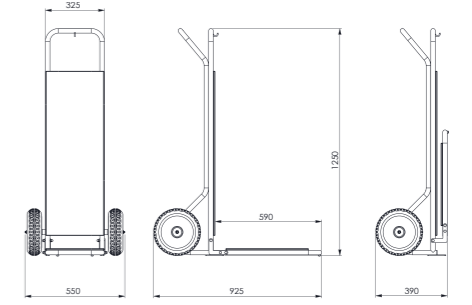

KBA 114

- Dış Ölçüler : 925x550x1250 mm
- Kapasite : 6-7 parça, Tekerlek Ø260mm, Taşıyıcı boru konstrüksiyon Ø25mm
- Paslanmaz çelik, pirinç veya DKP+ESB boya olarak üretilmektedir.
- Çift boru konstrüksiyon ile yüksek taşıma kapasitesine sahiptir.
- Küçük çantalar için askı mili vardır.
- Tekerlekler rulmanlı şişme lastiktir. Teker göbeği endüstriyel plastiktir. Gerektiğinde Pirinç veya paslanmaz çelik kapak takılabilir.
- Ağırlık : 20 kg
- Taşıma Kapasitesi : 150 kg

- Dimensions : 925x550x1250 mm
- Capacity : 6-7pcs., Wheel Ø260mm, carriage tubular construction Ø25mm
- Produced either in stainless steel, solid brass or Epoxy powder coated steel
- High load capacity with double tubular construction
- There is a hanger rod for hanging small bags
- Inflatable wheels with ball bearing and industrial plastic central parts provide smooth running.
- Stainless steel or solid brass wheel lids can be applicable upon request.
- Weight : 20 kg
- Load Capacity : 150 kg

MATERIAL	STAINLESS STEEL	SOLID BRASS	EPOXY POWDER COATED
	KBA 114-S	KBA 114-B	KBA 114-P

FOLDABLE LUGGAGE TROLLEYS

Kullanımı kolay,
katlanarak yer tasarrufu sağlar.

Easy to use,
foldable to save space

KBA 211

- Dış Ölçüler : 905x510x1250 mm
- Kapasite : 6-7 parça, Tekerlek Ø220mm, Taşıyıcı boru konstrüksiyon Ø25mm
- Paslanmaz çelik, pirinç veya DKP+ESB boya olarak üretilmektedir.
- Çift boru konstrüksiyon ile yüksek taşıma kapasitesine sahiptir.
- Arabanın yerde paralel durabilmesi boru konstrüksiyonu ile sağlanır.
- Küçük çantalar için askı mili vardır.
- Tekerlekler dolu kauçuk olup metal göbek ve rulmanlıdır.
- Ağırlık : 20 kg
- Taşıma Kapasitesi : 150 kg

- Dimensions : 905x510x1250 mm
- Capacity : 6-7pcs., Wheel Ø220mm, carriage tubular construction Ø25mm
- Produced either in stainless steel, solid brass or Epoxy powder coated steel
- High load capacity with double tubular construction
- Special tube construction enables trolley to stay parallel to the ground
- There is a hanger rod for hanging small bags
- Rubber wheels with ball bearing central parts
- Weight : 20 kg
- Load Capacity : 150 kg

MATERIAL	STAINLESS STEEL	SOLID BRASS	EPOXY POWDER COATED
	KBA 211-S	KBA 211-B	KBA 211-P