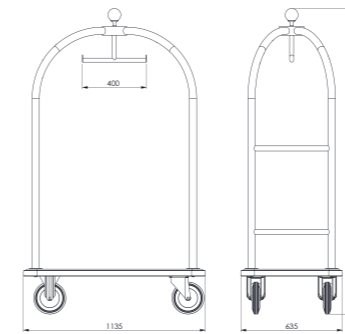

MATERIAL	WHEELS		DIMENSIONS	LOADING CAPACITY
	PLASTIC / RUBBER	BALLOON		
STAINLESS STEEL	PEB 111- SK	PEB 111- SB	1135x635x1905 mm	300 kg max.
SOLID BRASS	PEB 111- BK	PEB 111- BB		
STAINLESS STEEL	PEB 131- SK	PEB 131- SB	955x635x1905 mm	300 kg max.
SOLID BRASS	PEB 131- BK	PEB 131- BB		