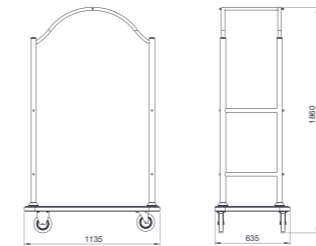

- Dimensions : 1135x635x1860 mm
- Capacity : 5-6 large size, 10-12 small size luggage, Wheel Ø200mm, Barrier Ø32mm, Hanger Ø32mm, Carrying tubular construction Ø45mm
- Produced either in solid brass or stainless steel.
- Surrounded with a plastic protective bumper.
- Welded lateral bars at two sides for higher carrying capacity
- Complete dismantling tubular frame including the hanger
- There is a hanger rod for hanging small bags
- 2 rotating and 2 fixed wheels. Metal part of wheel is chrome plated or polished chrome plated solid brass. It may be stainless steel as an option.
- Wheel features are listed in the chart.
- Base is strengthened with MDF construction on steel frame
- Weight : 52 kg

- Dimensions : 1135x635x1860 mm
- Capacity : 5-6 large size, 10-12 small size luggage, Wheel Ø200mm, Barrier Ø32mm, Hanger Ø32mm, Carrying tubular construction Ø45mm
- Produced either in solid brass or stainless steel.
- Surrounded with a plastic protective bumper.
- Welded lateral bars at two sides for higher carrying capacity
- Complete dismantling tubular frame including the hanger
- Strengthened base with MDF construction on steel frame
- There is a hanger rod for hanging small bags
- 2 rotating and 2 fixed wheels.
- Weight : 48 kg

- Dimensions : 1135x635x1860 mm
- Capacity : 5-6 large size, 10-12 small size luggage, Wheel Ø200mm, Barrier Ø32mm, Hanger Ø25mm, Carrying tubular construction Ø45mm
- Produced either in solid brass or stainless steel.
- Surrounded with a plastic protective bumper.
- Dismantling lateral bars at two sides for higher carrying capacity
- Welded lateral bars at two sides
- There is a hanger rod for hanging small bags
- 2 rotating and 2 fixed wheels.
- Strengthened base with MDF construction on steel frame
- Weight : 53 kg