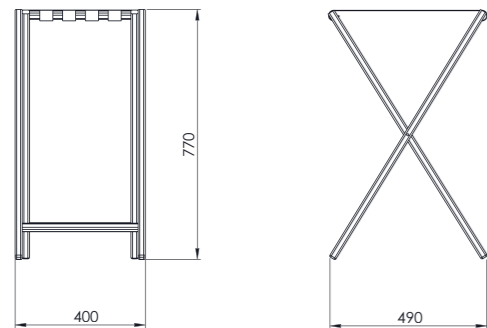

BAVUL SEHPALARI LUGGAGE RACKS

Konuk odaları için vazgeçilmez ürün. Arka destekli modeller bavulların düşmesi önlenir. Essential item for guest rooms. The models with rear bar prevent luggage from falling.

BVS 305 – BVS 312

Ürün Kodu Product Code	BVS 305	BVS 312	Kapasite Capacity
Ölçüler Dimensions	500x580x500 mm	620x580x500 mm	25 kg