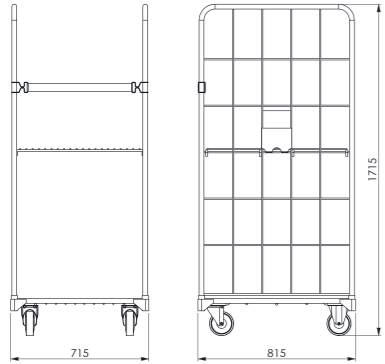

DEMONTE YÜK TAŞIMA ARABALARI

DYT 111

- Dış Ölçüler : 715x815x1715 mm
- Kolay istiflenebilir. Az yer işgal eder.
- Çok yük taşır (500kg)
- Tamamen DKP+galvanize gövde veya DKP+ESB boyalıdır. (siparişte bildirilecek)
- Tamamen demontedir.
- Plastik gövdeli dört döner tekerleklidir. (Galvaniz istenirse siparişte belirtilmelidir)
- Yüksek manevra kabiliyeti
- İki yanı panelli

- Dimensions : 715x815x1715 mm
- Easily stackable. Saves space.
- Heavy load capacity (500kg)
- Complete Epoxy powder coated steel or galvanised body (must be stated while ordering)
- Totally dismantling for transportation
- 4 rotating wheels with plastic body.
- Galvanised wheel must be stated while ordering.
- High maneuverability
- Two side panels

DYT 311

- Dış Ölçüler : 715x815x1715 mm
- Kolay istiflenebilir. Az yer işgal eder.
- Çok yük taşır (500kg)
- Tamamen DKP+galvanize gövde veya DKP+ESB boyalıdır. (siparişte bildirilecek)
- Tamamen demontedir.
- Plastik gövdeli dört döner tekerleklidir. (Galvaniz istenirse siparişte belirtilmelidir)
- Yüksek manevra kabiliyeti
- Seyyar ara rafı. Üç tarafı panel kaplıdır.

- Dimensions : 715x815x1715 mm
- Easily stackable. Saves space.
- Heavy load capacity (500kg)
- Complete Epoxy powder coated steel or galvanised body (must be stated while ordering)
- Totally dismantling for transportation
- 4 rotating wheels with plastic body.
- Galvanised wheel must be stated while ordering.
- High maneuverability
- An adjustable middle shelf and three side panels

DISMANTLED MOBILE LOAD TROLLEYS

DYT 112