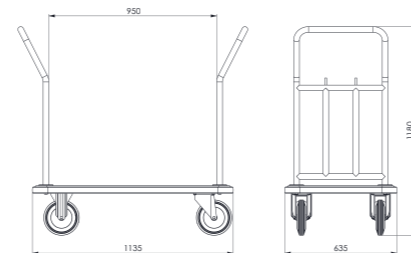

BTA 211

- Dış Ölçüler : 1135x635x1180 mm
- Kapasite : 10-12 parça, Tekerlek Ø200 mm, Bariyer Ø32 mm, Taşıyıcı boru konstrüksiyon Ø32 mm
- Pirinç ve paslanmaz çelik olarak üretilmektedir.
- Yan paneller demonte özelliktedir.
- Ekstra kalın borular ile yük kapasitesi artırılmıştır.
- Çevresi boydan boya plastik tamponludur.
- Küçük çantalar için askı mili vardır.
- İki sabit, iki dönerli 4 tekerlekli
- Ağırlık : 40 kg

- Dimensions : 1135x635x1180 mm
- Capacity : 10-12pcs., Wheel Ø200mm, Barrier Ø32mm, carriage tubular construction Ø32mm
- Produced either in solid brass or stainless steel.
- Dismantling side panels
- Strengthened carrying capacity with extra thick tubular frames
- Surrounded with a plastic protective bumper.
- There is a hanger rod for hanging small bags
- 2 fixed and 2 rotating wheels
- Weight : 40 kg

MATERIAL	WHEELS		LOADING CAPACITY
	PLASTIC / RUBBER	BALLOON	
STAINLESS STEEL	BTA 211- SK	BTA 211- SB	250 kg max.
SOLID BRASS	BTA 211- BK	BTA 211- BB	250 kg max.

BTA 222

- Dış Ölçüler : 1110x440x900 mm
- Kapasite : 10-12 parça, Tekerlek Ø200mm, Bariyer Ø25mm, Taşıyıcı boru konstrüksiyon Ø25mm
- Paslanmaz çelik ve DKP+ESB boyalı olarak üretilmektedir.
- Alt bölüm bavullar için, üst bölüm çantaları taşımak için kullanılmaktadır.
- Taban ve üst raftaki boru ızgaralar ile güçlü bir yapı oluşturulmuştur.
- İki sabit, iki dönerli, rulmanlı dolu kauçuk tekerlekler.
- Yüksek taşıma kapasitesi.
- Ağırlık : 15 kg

- Dimensions : 1110x440x900 mm
- Capacity:10-12pcs., Wheel Ø200mm, Barrier Ø25mm, carriage tubular construction Ø25mm
- Produced either in stainless steel or Epoxy powder coated steel
- Lower part for carrying luggages, upper part for carrying bags
- Strong construction with tubular grid bars on upper and lower parts
- 2 fixed and 2 rotating rubber wheels with ball bearing central part.
- High loading capacity
- Weight : 15 kg