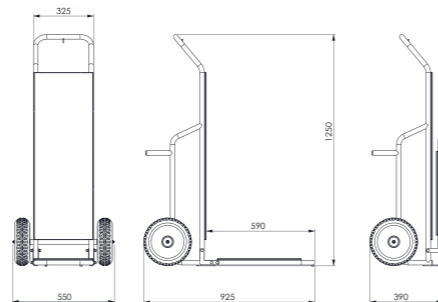

KBA 214

- Dış Ölçüler : 925x550x1250 mm
- Kapasite : 6-7 parça, Tekerlek Ø260mm, Taşıyıcı boru konstrüksiyon Ø25mm
- Paslanmaz çelik, pirinç veya DKP+ESB boya olarak üretilmektedir.
- Çift boru konstrüksiyon ile yüksek taşıma kapasitesine sahiptir.
- Arabanın yerde paralel durabilmesi boru konstrüksiyonu ile sağlanır.
- Küçük çantalar için askı mili vardır.
- Tekerlekler rulmanlı şişme lastiktir. Teker göbeği endüstriyel plastik olup üzeri Pirinç kapaklıdır.
- Ağırlık : 18 kg
- Taşıma Kapasitesi : 150 kg

- Dimensions : 925x550x1250 mm
- Capacity : 6-7pcs., Wheel Ø260mm, carriage tubular construction Ø25mm
- Produced either in stainless steel, solid brass or Epoxy powder coated steel
- High load capacity with double tubular construction
- Special tube construction enables trolley to stay parallel to the ground
- There is a hanger rod for hanging small bags
- Inflatable wheels with ball bearing and industrial plastic central parts provide smooth running.
- Weight : 18 kg
- Load Capacity : 150 kg

MATERIAL	STAINLESS STEEL	SOLID BRASS	EPOXY POWDER COATED
	KBA 214-S	KBA 214-B	KBA 214-P