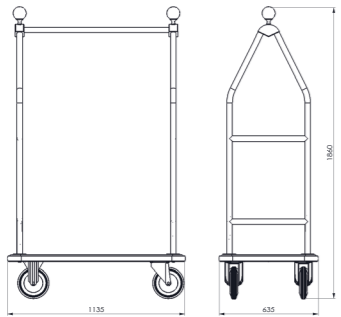

ELBİSE- BAVUL TAŞIMA ARABALARI