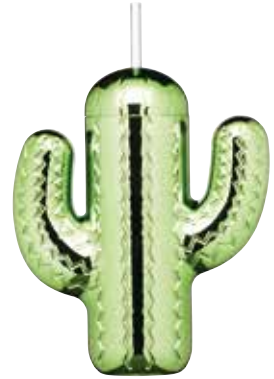

BarCraft 550ml Metallic Green Coloured Cactus Drinks Jar with Straw

With screw on lid and reusable straw. Gift tagged.
BCCACTUS

NEW
ITEM