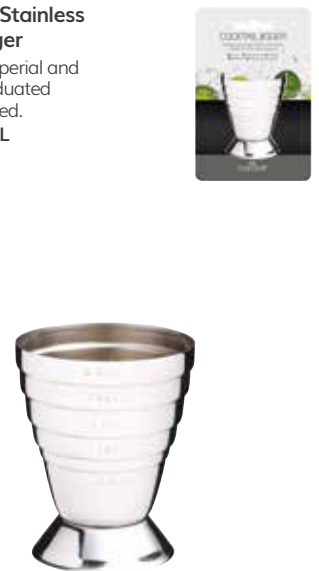

BarCraft Stainless Steel Jigger

With an imperial and metric graduated scale. Carded. KCBCJIGDL