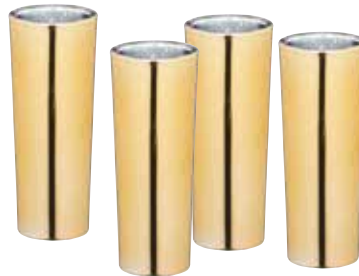

BarCraft Gold Finish Tall Shot Glasses

Set of four 60ml shot glasses with gold coloured coating. Gift boxed.
BCSGGLD4PC