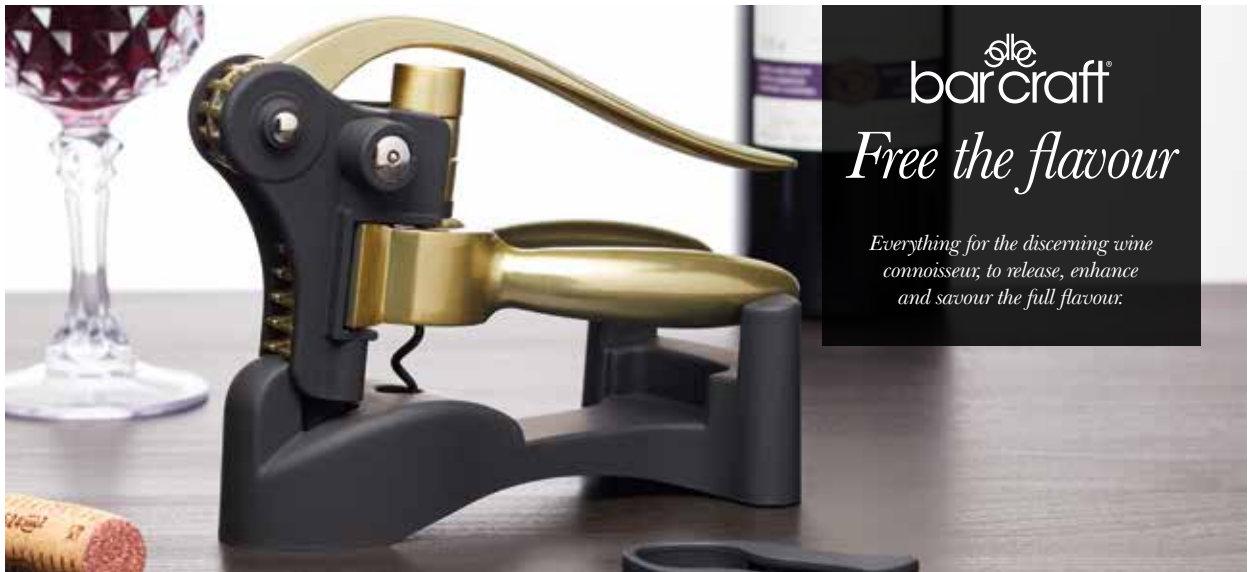

the
barcraft®
Free the flavour
Everything for the discerning wine connoisseur, to release, enhance and savour the full flavour.

BarCraft Deluxe Lever-Arm Corkscrew Gift Set with Stopper

The set includes a deluxe pearl finish, metal lever-arm, geared action corkscrew with a styled rounded soft touch head and non-slip soft touch décor panels in the corkscrew arms, a matching stopper, a soft touch display stand, a twist action foil cutter, a spare hardened steel non-stick coated corkscrew worm and fully comprehensive instructions. Presented in a deluxe gift presentation and storage box with a magnetic fastener.

KCBCCON3

BarCraft Deluxe Lever-Arm Corkscrew Gift Set

This exclusive set includes a deluxe brass finish, metal lever-arm, geared action corkscrew with a soft touch display stand and twist action foil cutter. Presented in a deluxe gift presentation and storage box with a magnetic fastener.

BCCSCREWBRA

Hot
Trend