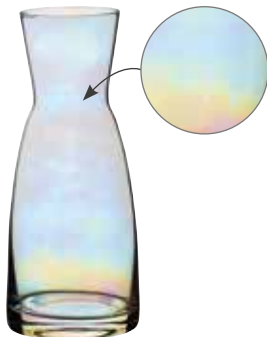

IRIDESCENT DREAMS

Hot Trend

BarCraft Lustre Glassware

Three shimmering gift sets with rainbow lustre effect. Gift boxed.

BarCraft Lustre Glass Individual Carafe

An elegant glass 250ml carafe for chilling and serving white and rose wine. Gift boxed.
BCWDECLUST250

NEW ITEM

BarCraft Lustre Glass Decanter Set

An elegant one litre, straight sided decanter with a rainbow lustre effect. Includes a pair of matching 350ml glasses. Gift boxed.
BCDSETLUST950

NEW ITEM