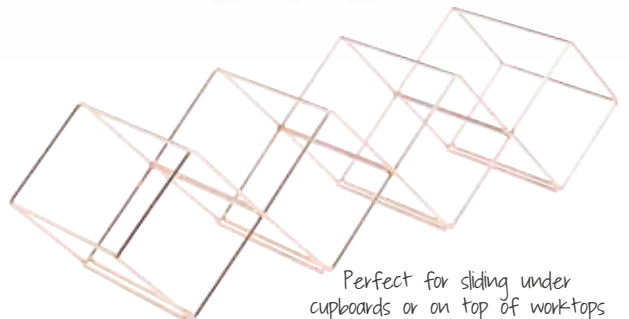

BarCraft Copper Finish Stackable Wine Rack

Powder coated iron with a copper finish for storing up to seven bottles. Stylish design allows the option to multi-layer for low level (ideal for on top of worktops and under cupboards) and high level stacking. 58cm x 14.5cm x 14.5cm. Gift tagged. **BCWRWIRECOP**

Design allows multi-layering