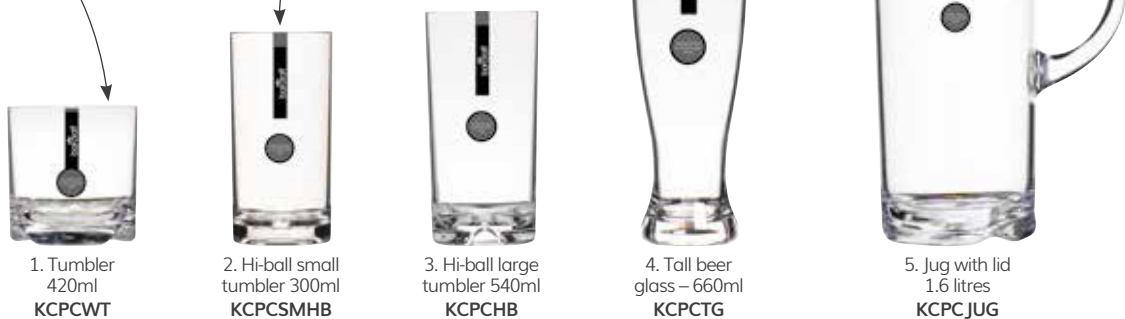

BarCraft Clear Polycarbonate Glassware

Ideal for parties and outdoor entertaining, this polycarbonate glassware is virtually unbreakable and dishwasher safe too. With vinyl retail display labels.

Virtually unbreakable

Vinyl retail labels