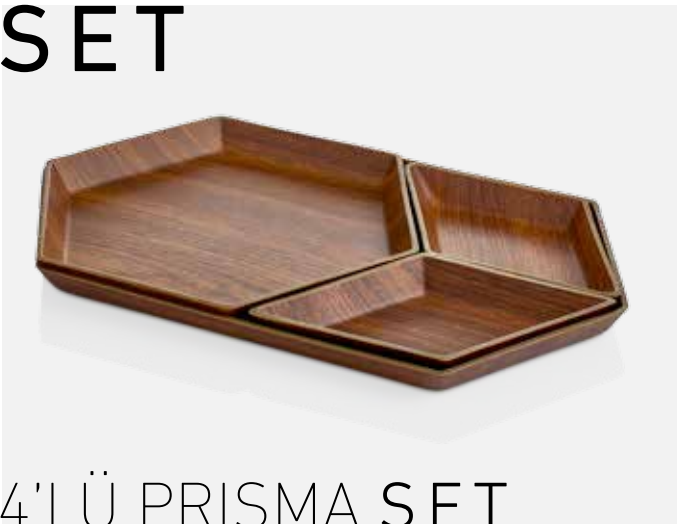

4 PCS PRISMA SET

6 PCS PRISMA SET