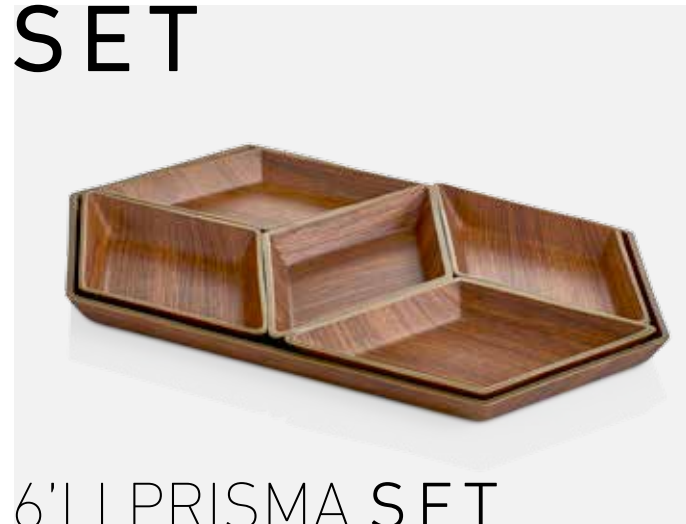

4 PCS PRISMA SET

6 PCS PRISMA SET