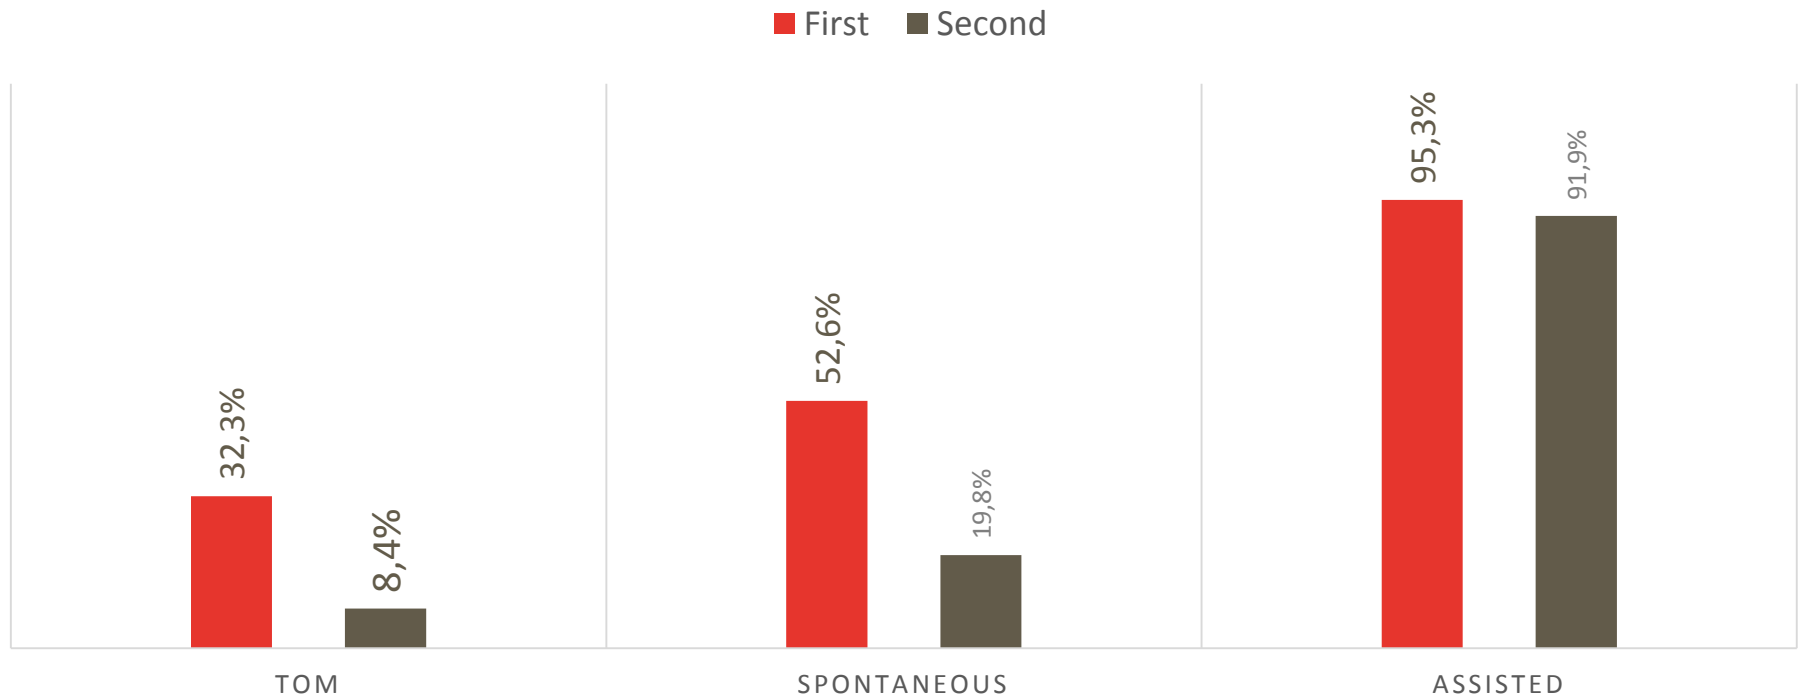

A Famous Tableware Brand - France

Top of mind notoriety : « Which brand comes first to your mind? »

Total spontaneous notoriety : Top of mind + « what other brands ? »

Assisted notoriety : « Among the followings, which are the brands which you know? »