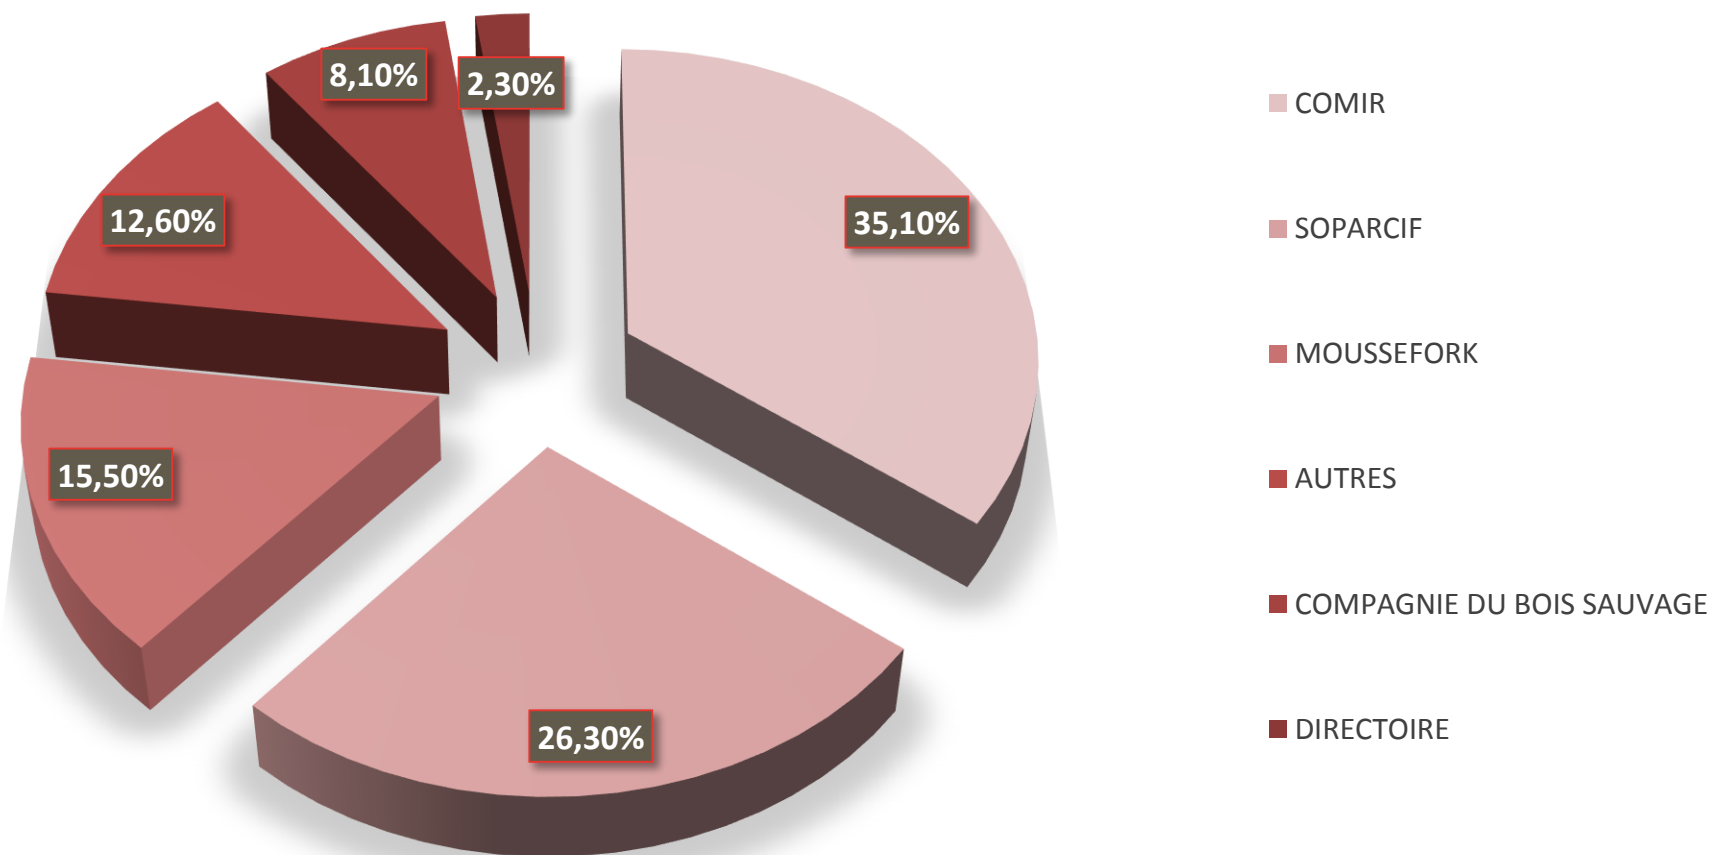

Shareholders