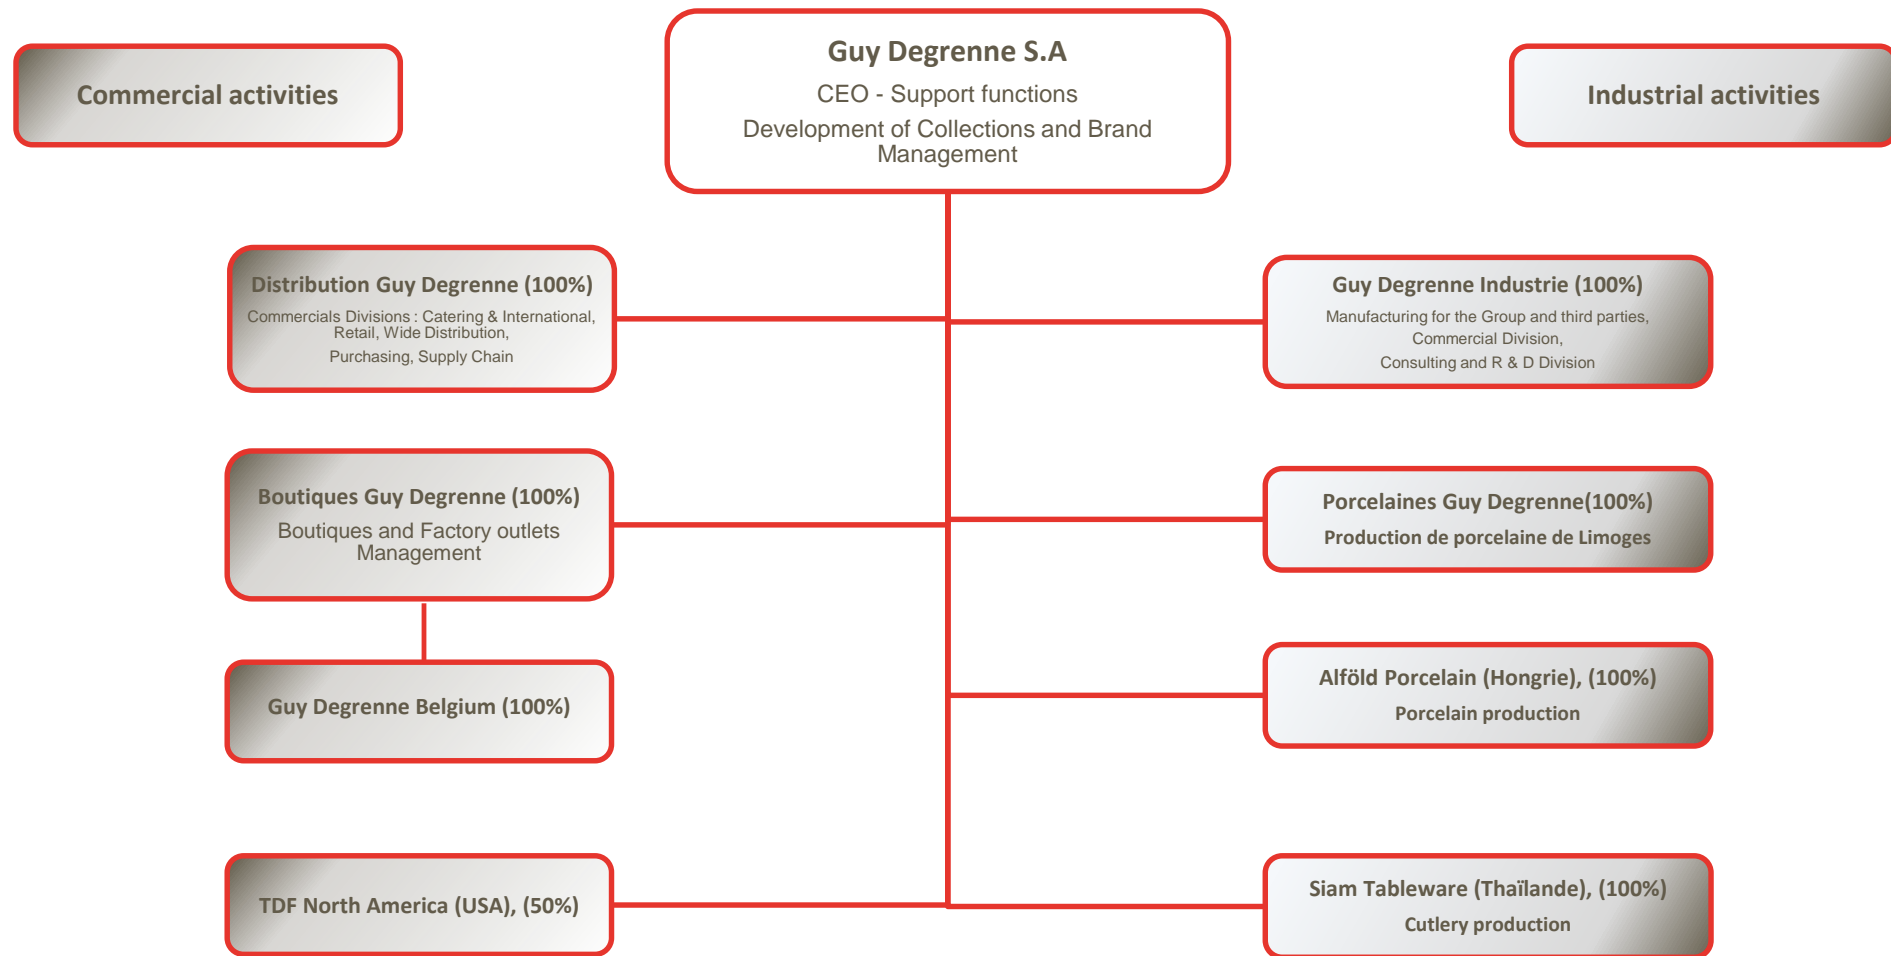

Group Flowchart